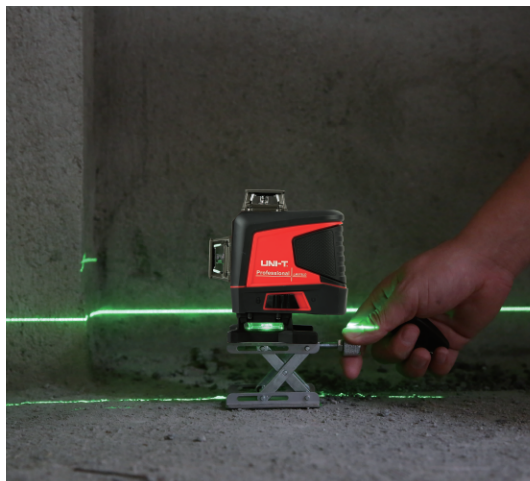

These laser levelers are equipped with red and green LD laser, suitable for large or bright work places. Its applications include: horizontal, vertical, cross line projection for decoration, building construction, home decoration, renovation, furniture installation, flooring, and project layout.

**LM312 wall mount**  
LM312 is suitable for  
LM573LD-II/575LD/576LD only.

LM576LD

Specifications	LM570R-I	LM570LD-II	LM573LD-II	LM575LD	LM576LD	LM585LD
Certificates (LM570LD-II/575LD only)	CE, UKCA					
Laser type	Red	Osram green LD	Osram green LD	Osram green LD	Osram green LD	Osram green LD
Laser lines	1V1H	2 lines	3D 12 lines	3D 12 lines	3D 16 lines	8 lines
Operating distance	15m-30m	10m	40m	40m	30m	30m
Laser accuracy	±3mm/10m	±3mm/10m	±3mm/10m	±3mm/10m	±3mm/10m	±3mm/10m
Outdoor pulse mode			√	√	√	√
Remote control			√	√	√	√
Self-leveling range	3°±1°	3°±1°	±3°	±3°	±3°	±3°
Self-leveling time	≤3s	3s	<3s	<3s	<3s	<3s
Working hours	>12h (All lasers on)	4h	>6h	>6h	>4h	>4h
Laser wavelength	635nm	520nm	520nm	520nm	520nm	520nm
Laser class	2					

### Features

Osram LD green laser	Self-leveling mode & manual mode
Outdoor pulse mode	5200mAh Li-ion battery
Type-C DC-in port	includes wall mount (LM573LD-II/575LD/576LD)